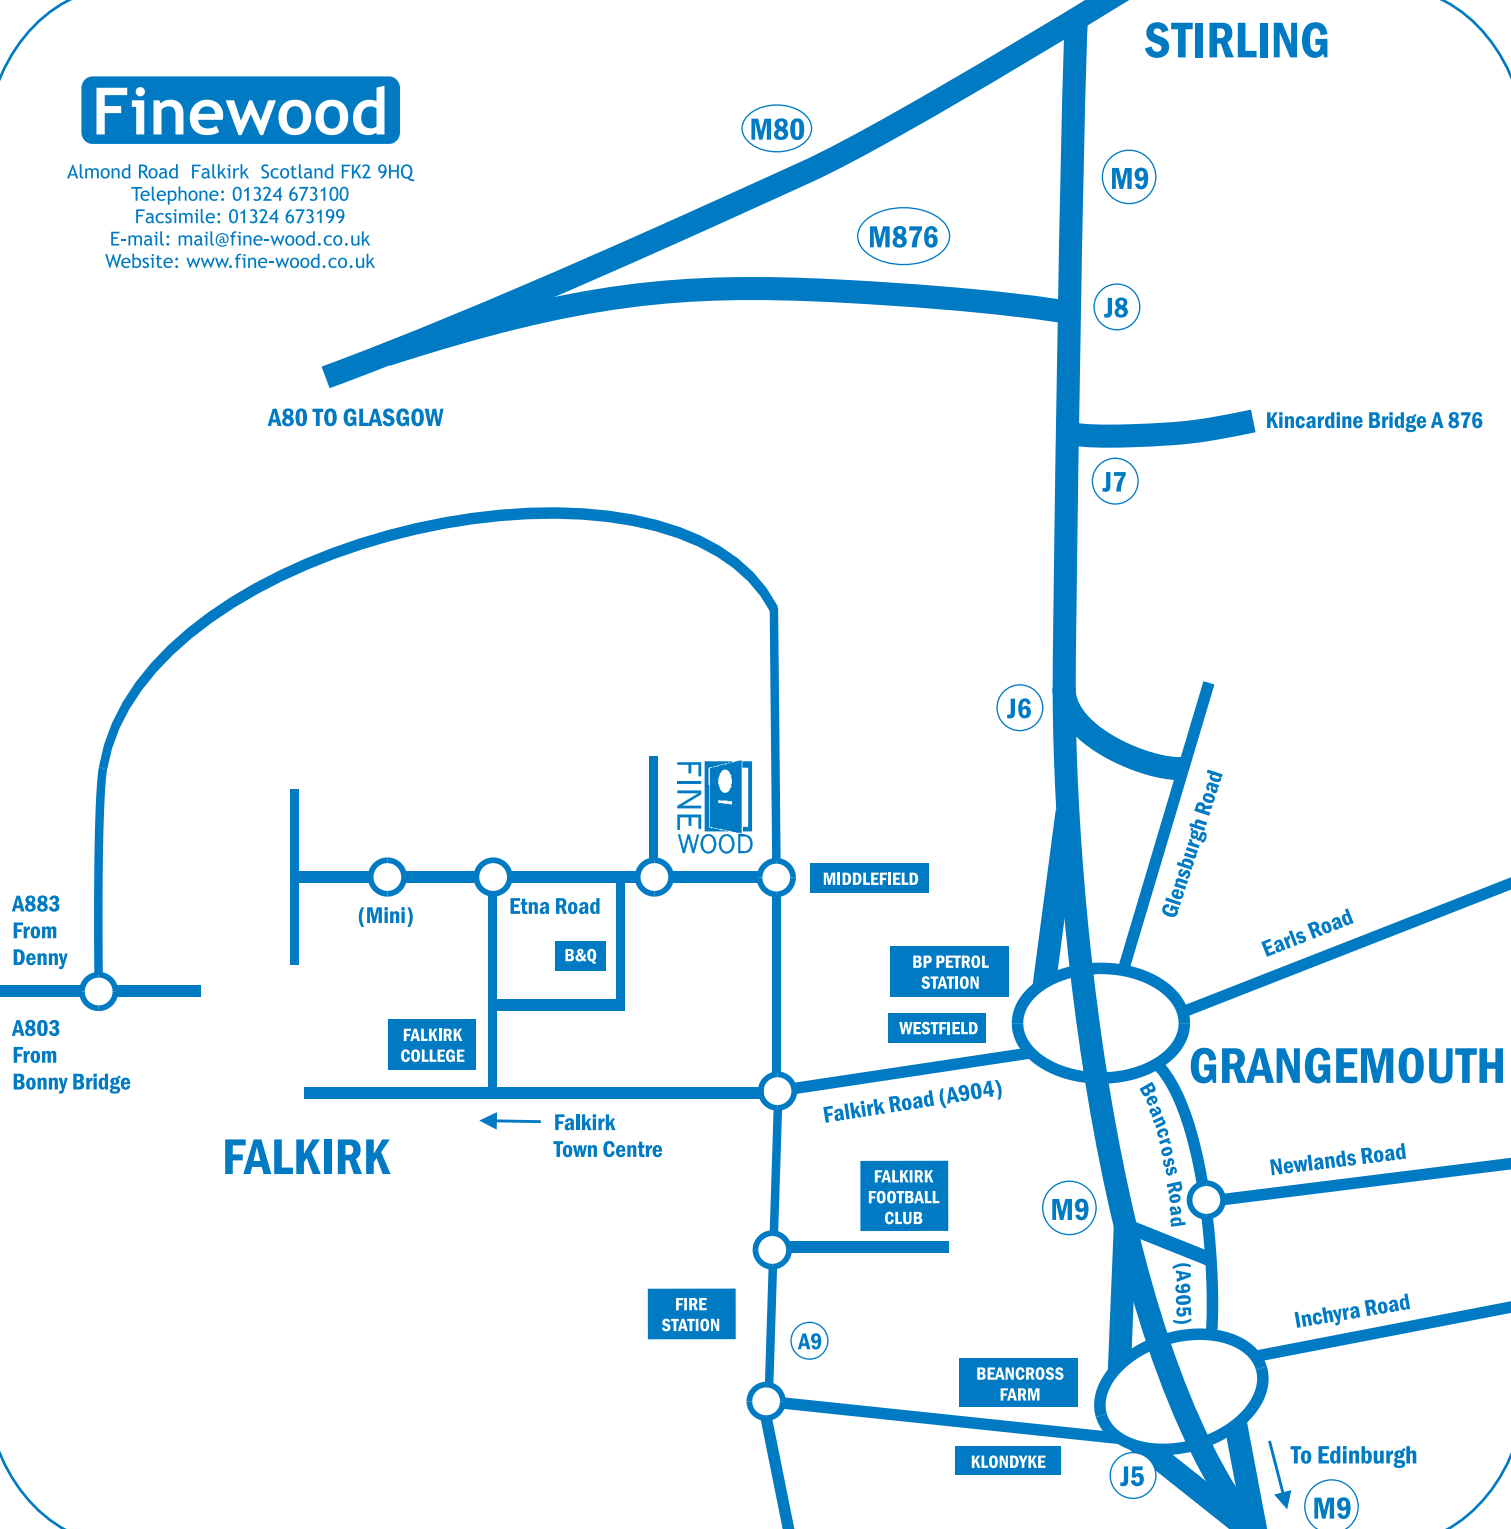

Finewood

Almond Road Falkirk Scotland FK2 9HQ
Telephone: 01324 673100
Facsimile: 01324 673199
E-mail: mail@fine-wood.co.uk
Website: www.fine-wood.co.uk

STIRLING

M80

M9

M876

J8

A80 TO GLASGOW

Kincardine Bridge A 876

J7

J6

FINE WOOD

MIDDLEFIELD

A883
From
Denny

(Mini)

Etna Road

B&Q

FALKIRK COLLEGE

BP PETROL STATION

WESTFIELD

Glensburgh Road

Earls Road

A803
From
Bonny Bridge

Falkirk
Town Centre

Falkirk Road (A904)

GRANGEMOUTH

Beancross Road
(A905)

Newlands Road

FALKIRK

FALKIRK FOOTBALL CLUB

M9

Inchyra Road

FIRE STATION

A9

BEANCROSS FARM

KLONDYKE

J5

To Edinburgh

M9